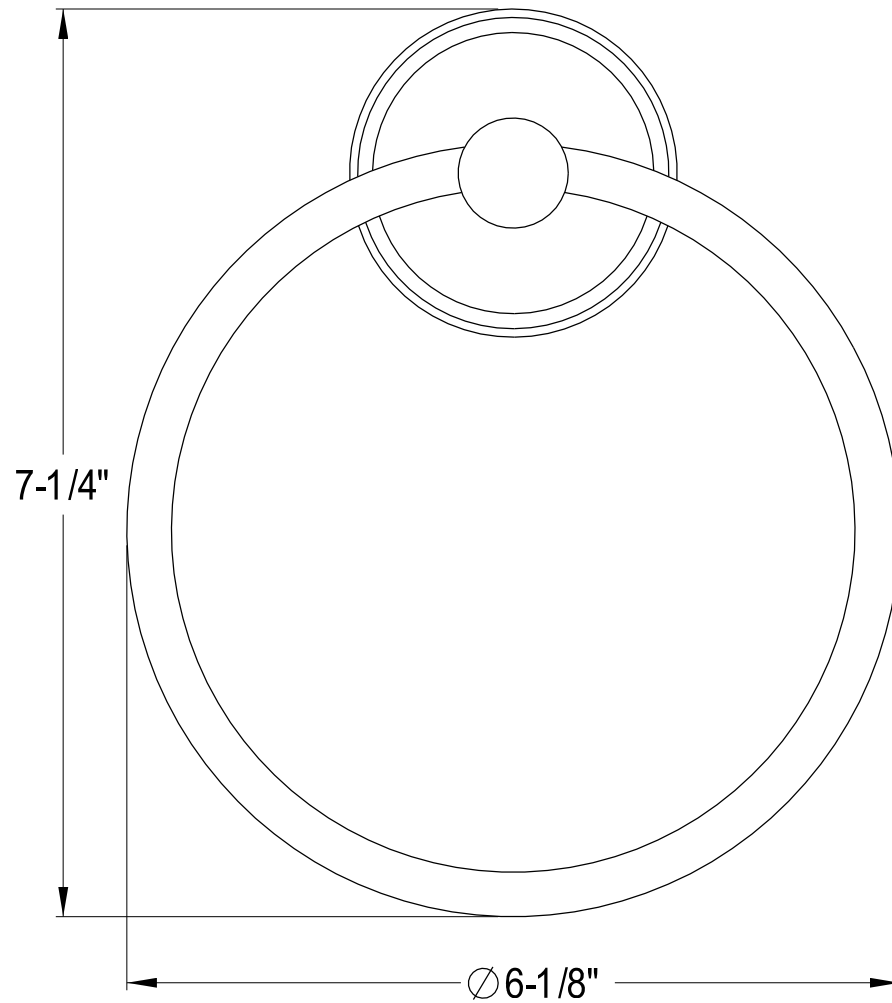

BA1111C,PB,ORB,SN

24" Towel Bar

BA1114C,PB,ORB,SN

Towel Ring

BA1118C,PB,ORB,SN

Toilet Paper Holder